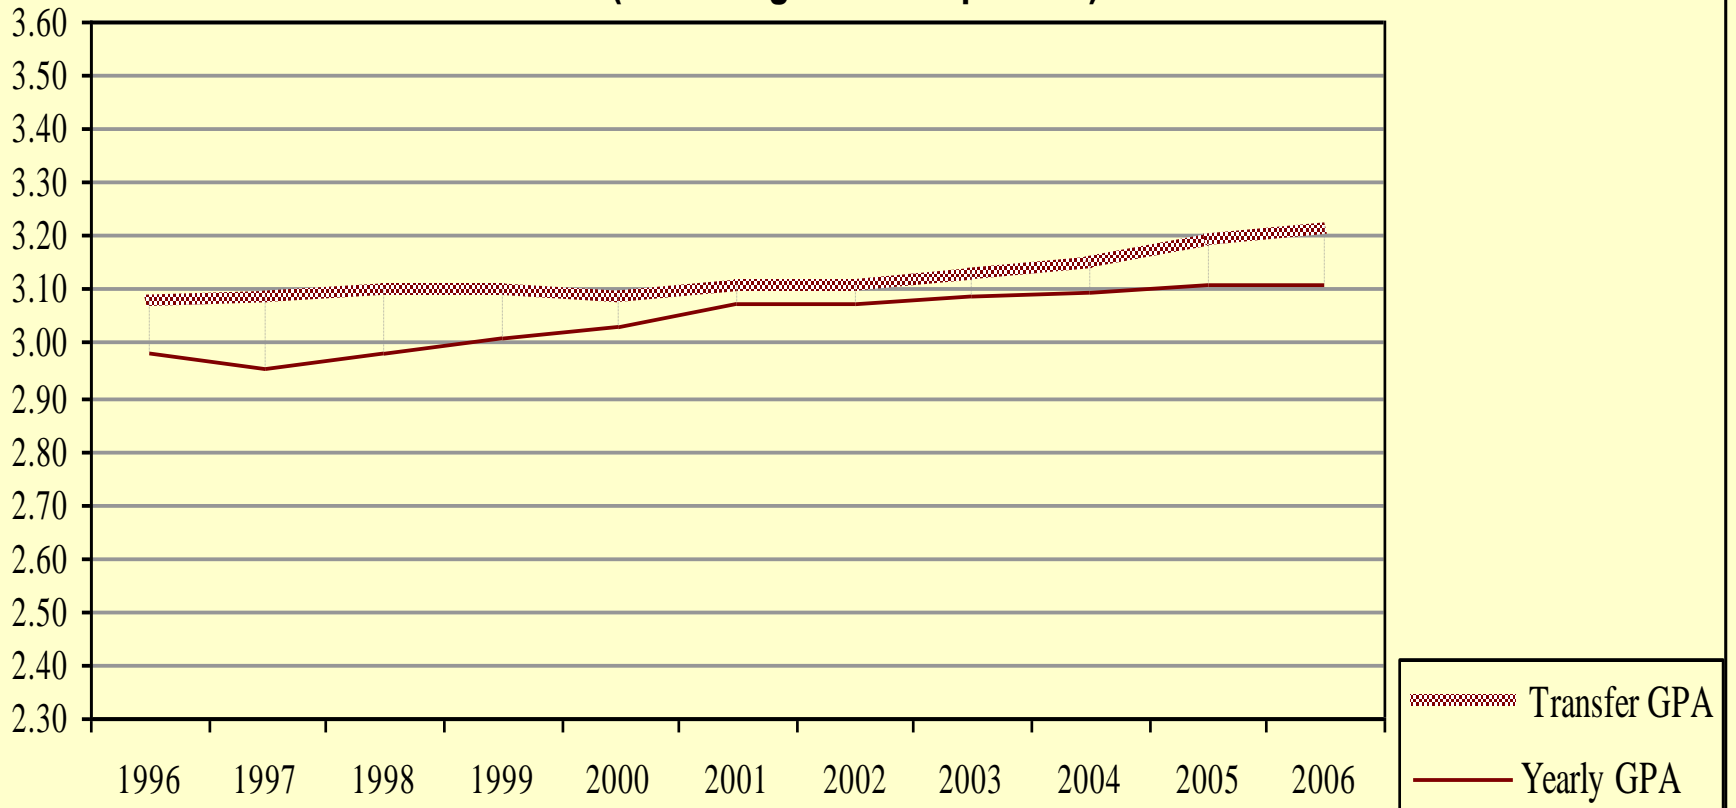

**7D. Average Transfer GPA vs Average GPA
for
Washington State Community College Transfers
(excluding summer quarters)**