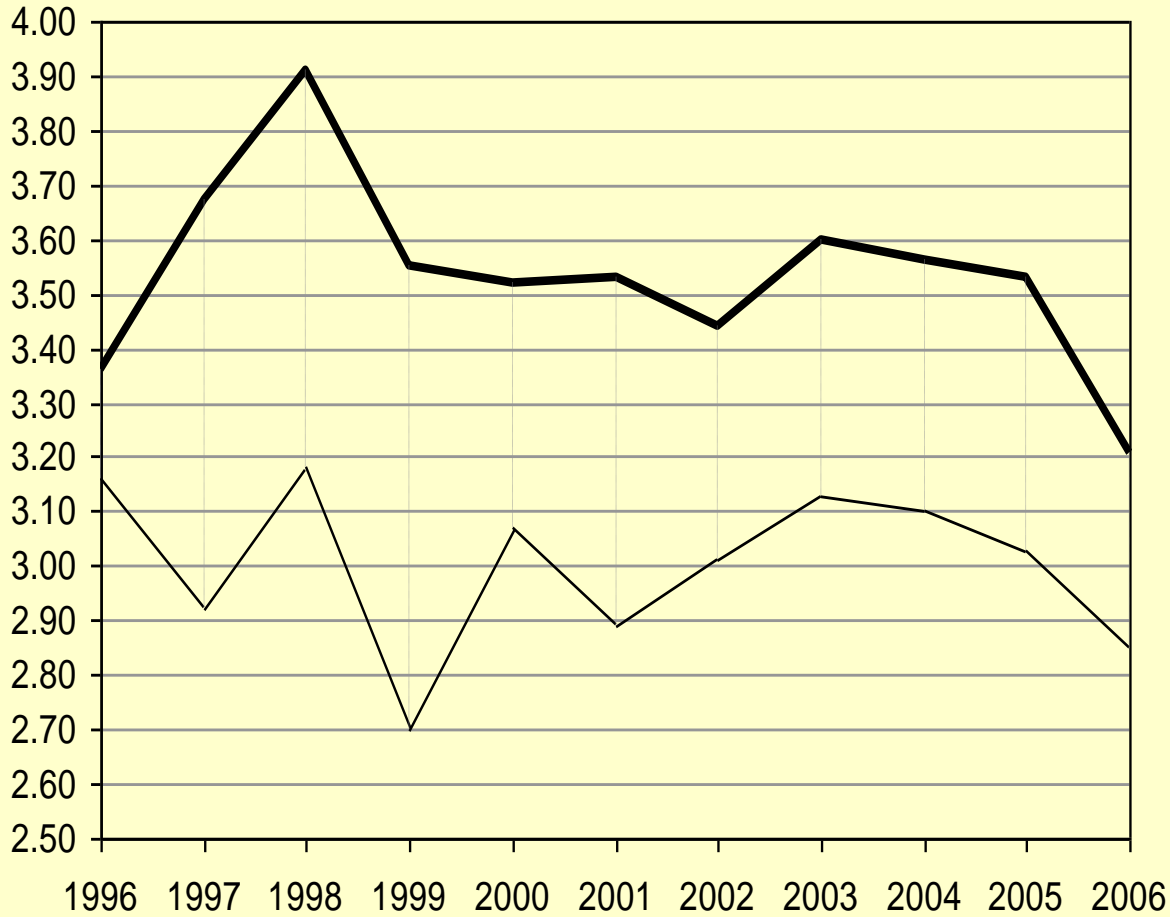

10. Graduating GPA from NWIC vs Graduating GPA from WWU (for NWIC Students)